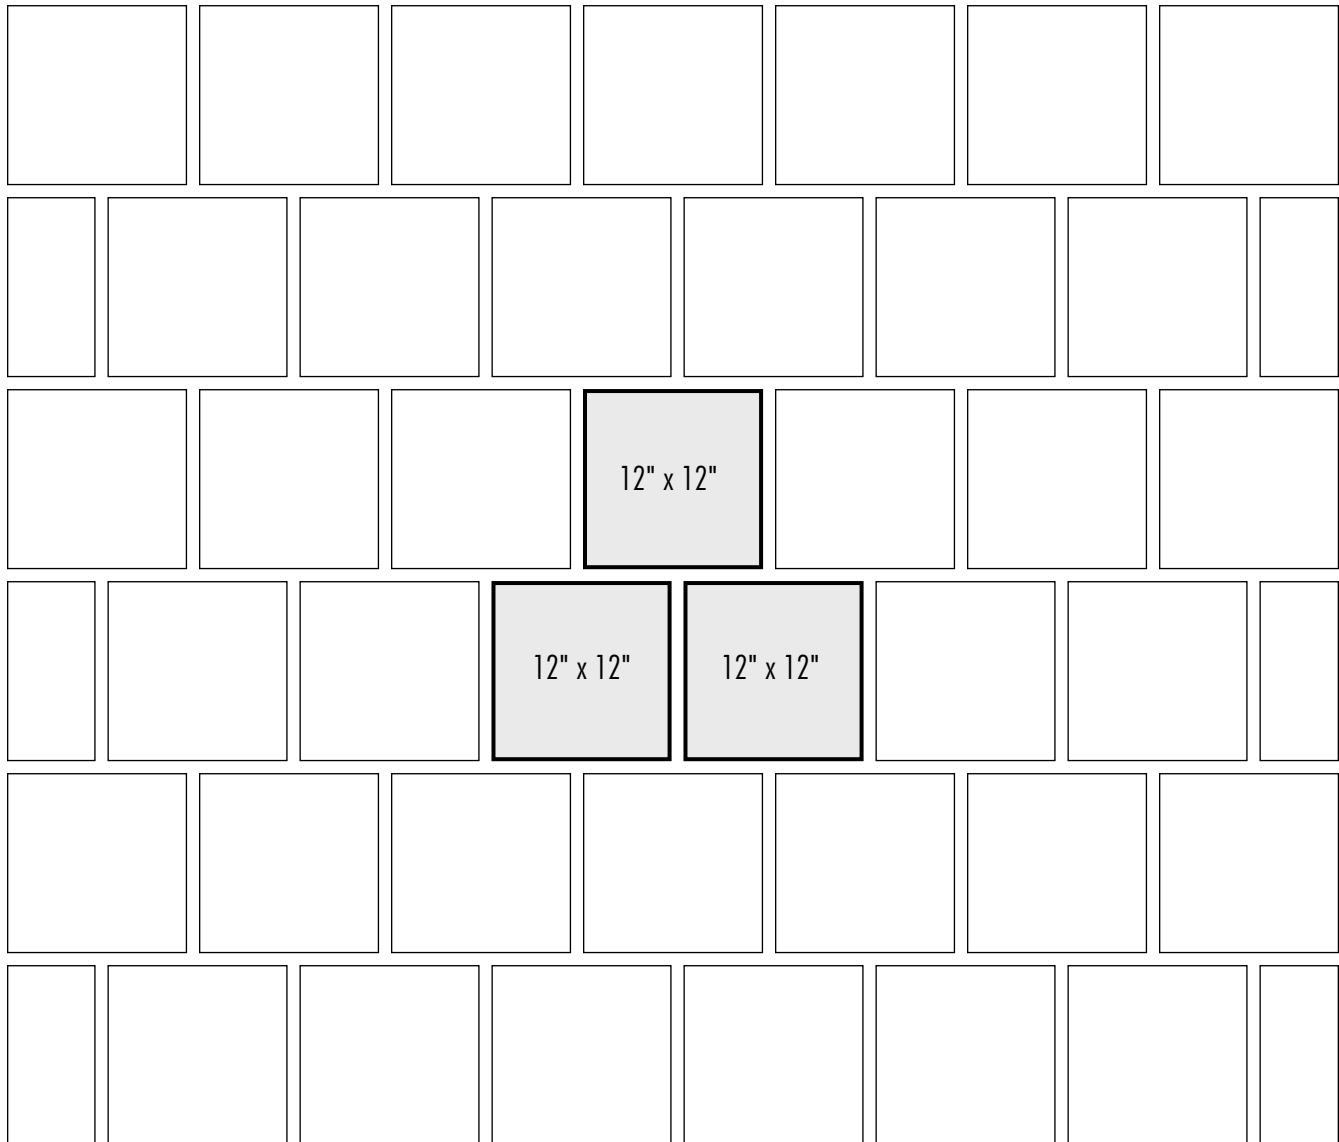

# Design Options

---

## Brickwork Square Pattern

Dark lines indicate repeat

### For 100 Square Feet

<u>Pieces</u>	<u>Sizes</u>	<u>Percent (%)</u>
100	12" x 12"	100