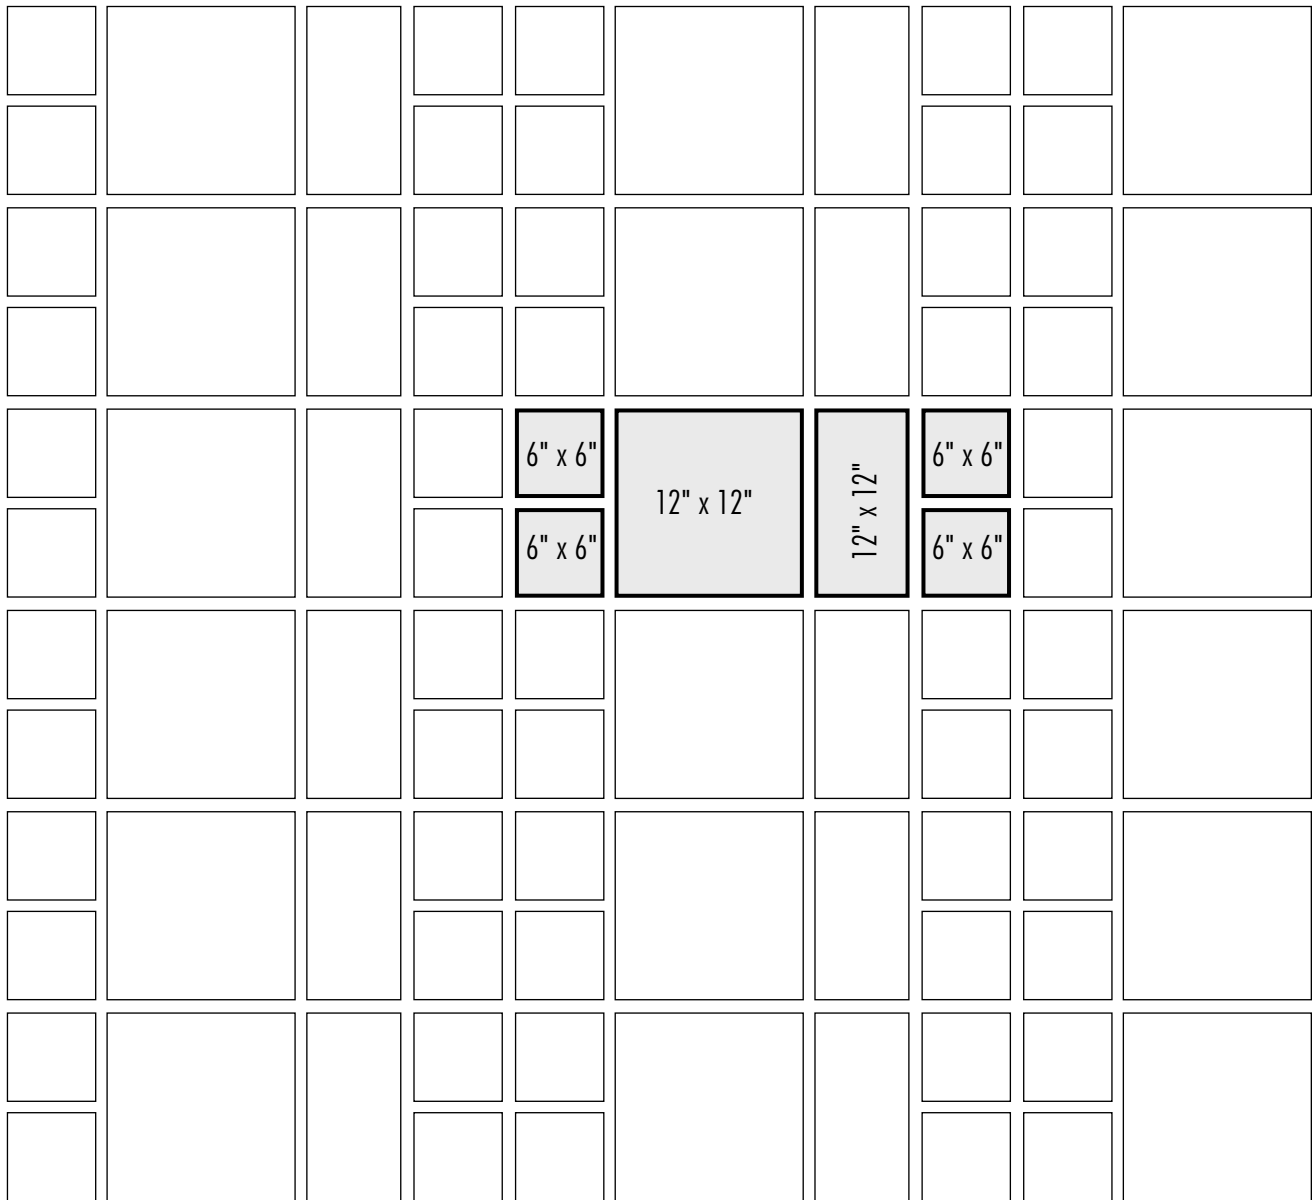

Design Options

Corridor Modular Pattern

Dark lines indicate repeat

For 100 Square Feet

Pieces	Sizes	Percent (%)
34	12" x 12"	34
34	6" x 12"	16
200	6" x 6"	50