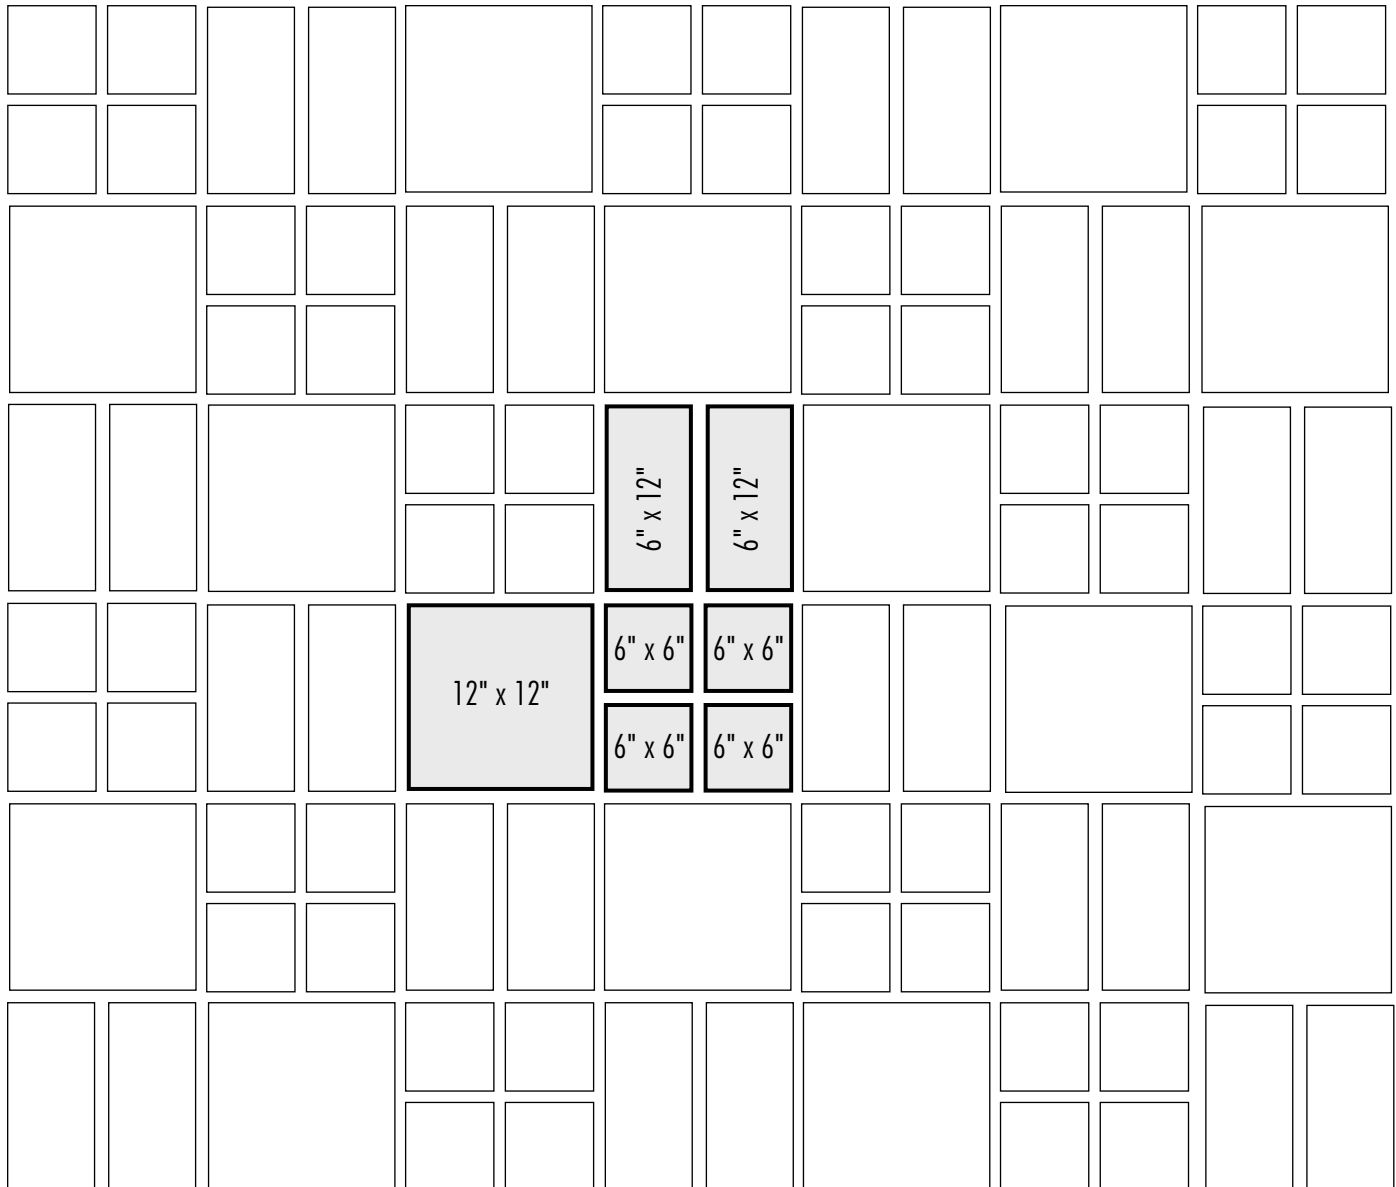

Design Options

Divisible Pattern

Dark lines indicate repeat

For 100 Square Feet

Pieces	Sizes	Percent (%)
33	12" x 12"	34
67	6" x 12"	33
134	6" x 6"	33