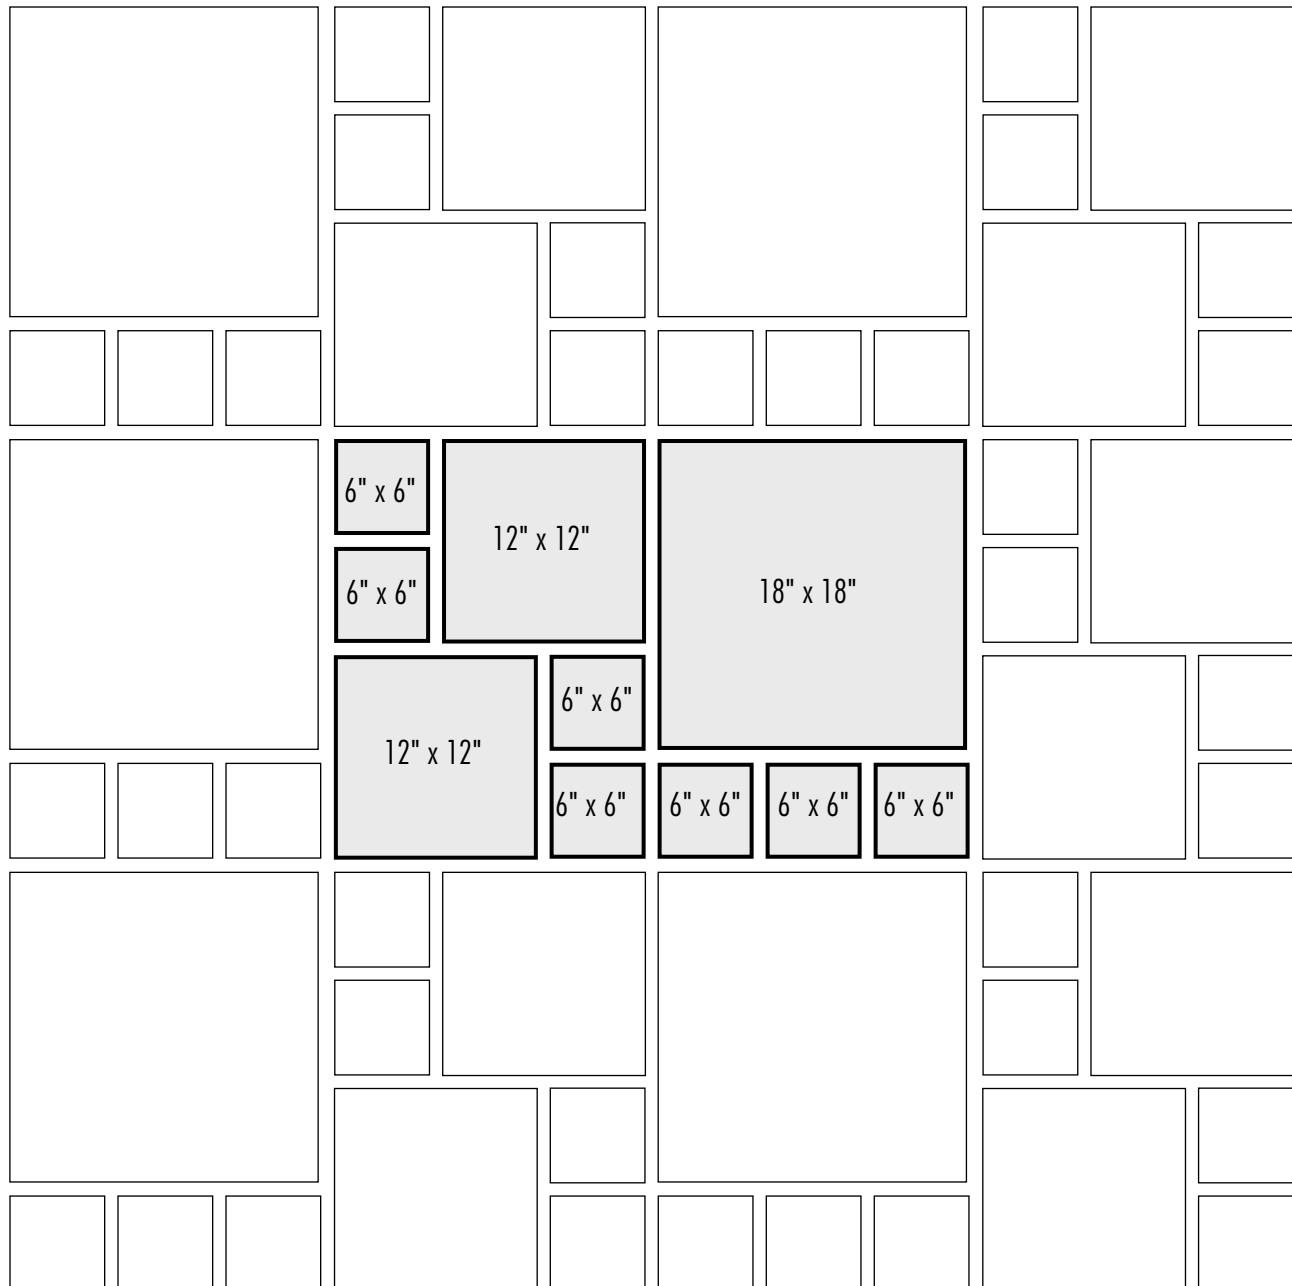

Design Options

Modular Rectangle Pattern

Dark lines indicate repeat

For 100 Square Feet

Pieces	Sizes	Percent (%)
17	18" x 18"	38
33	12" x 12"	33
120	6" x 6"	29