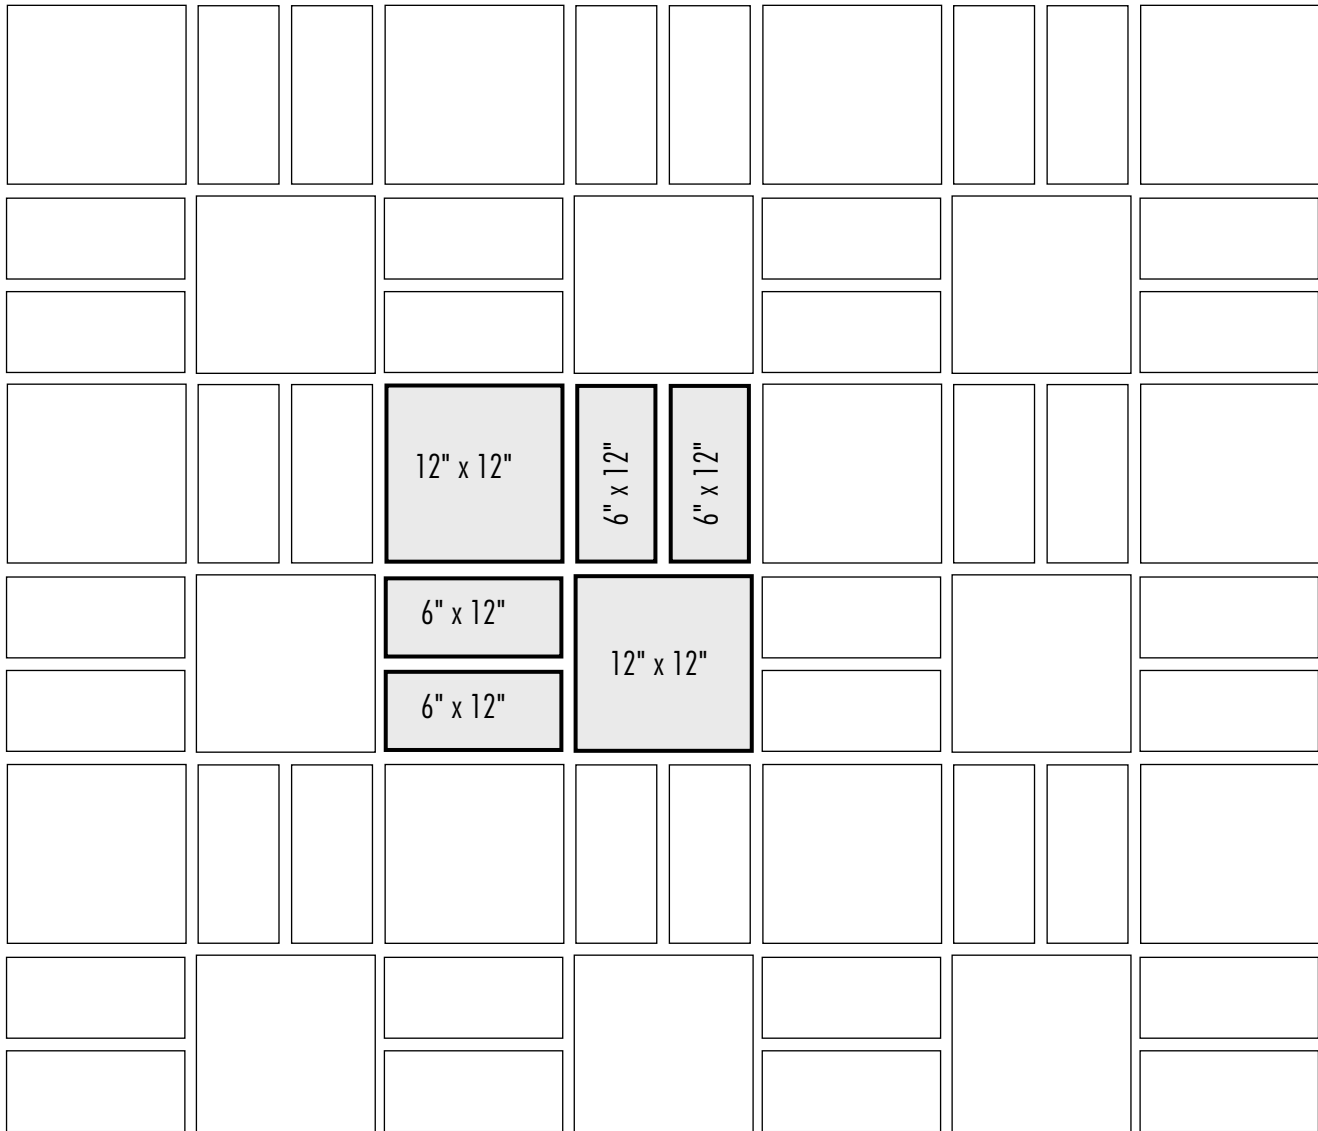

Design Options

Basketweave Horizontal Pattern

Dark lines indicate repeat

For 100 Square Feet

Pieces	Sizes	Percent (%)
50	12" x 12"	50
100	6" x 12"	50