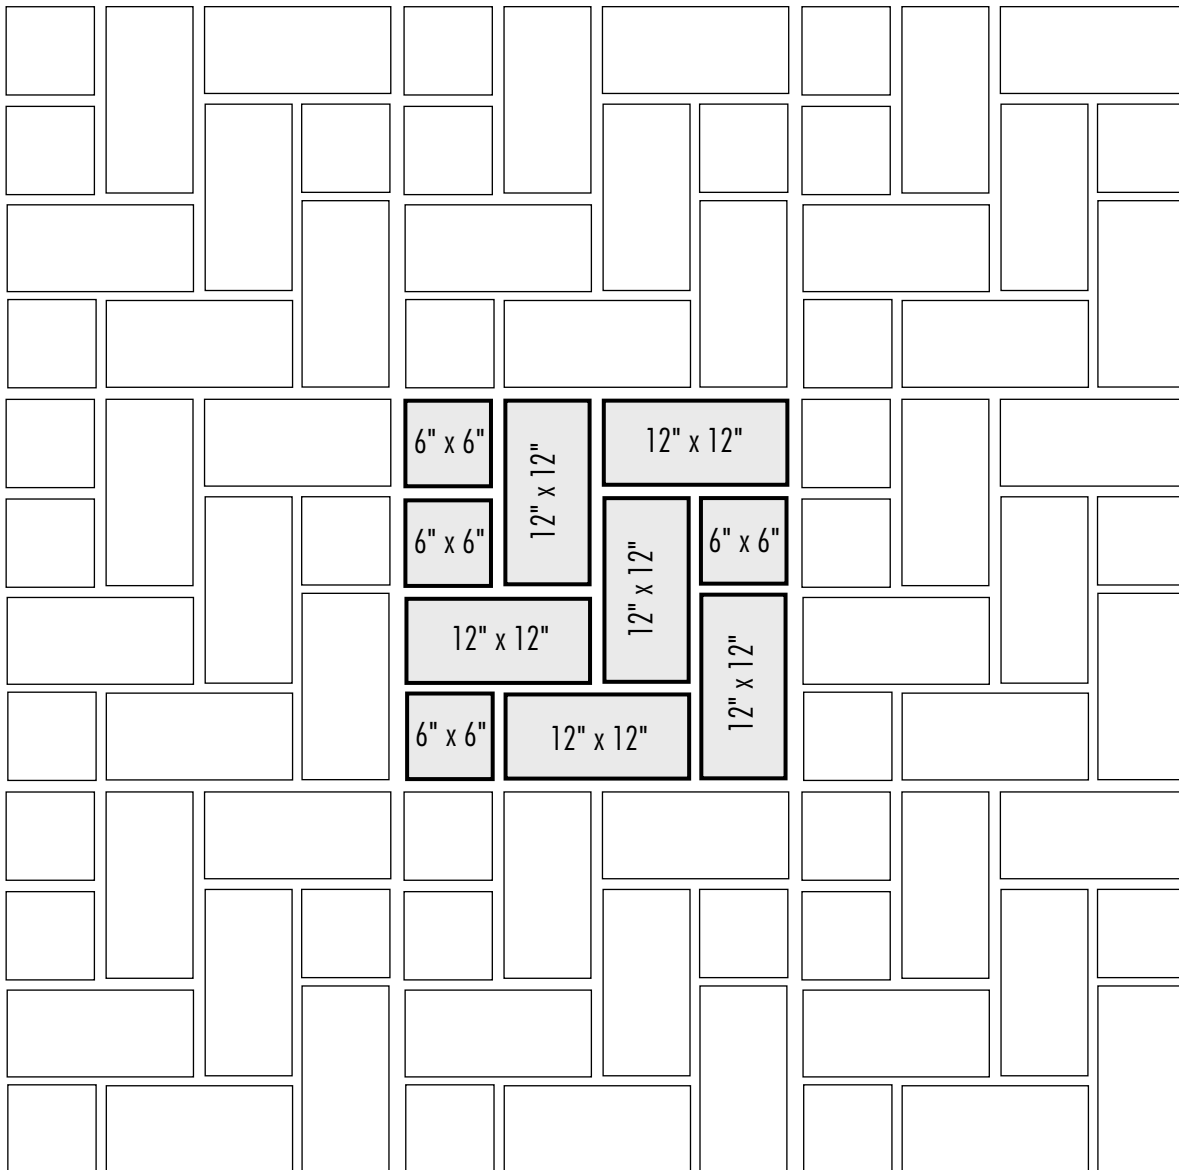

Design Options

Cobblestone Pattern

Dark lines indicate repeat

For 100 Square Feet

Pieces	Sizes	Percent (%)
150	6" x 12"	75
100	6" x 6"	25