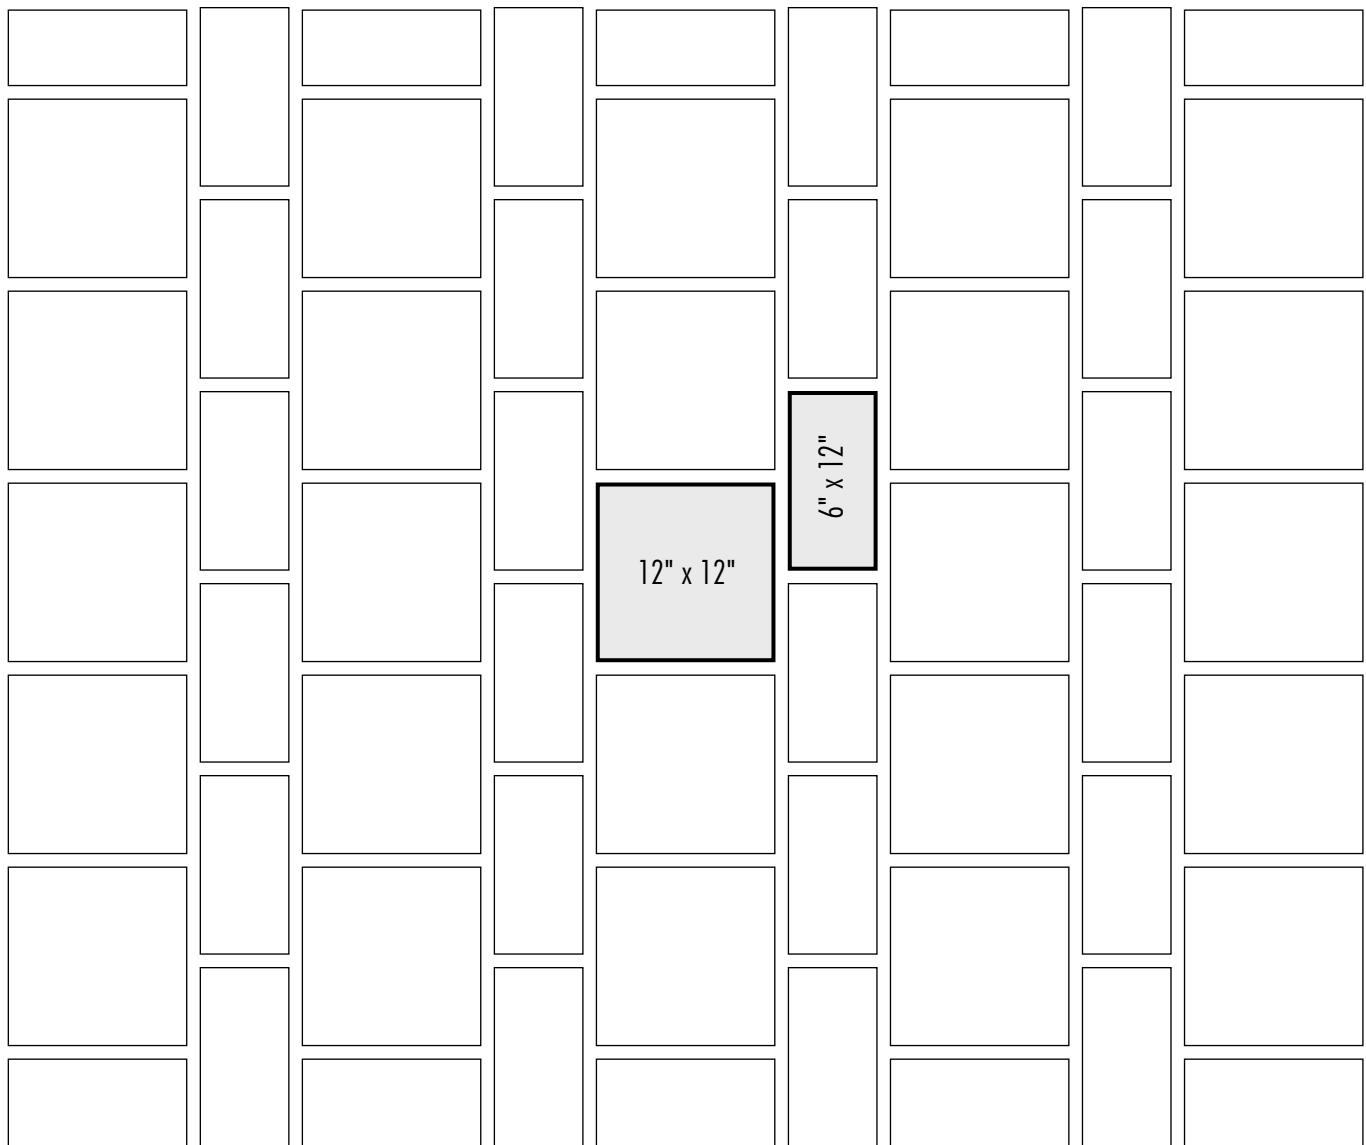

# Design Options

---

## Corridor Pattern

Dark lines indicate repeat

### For 100 Square Feet

<u>Pieces</u>	<u>Sizes</u>	<u>Percent (%)</u>
67	12" x 12"	67
66	6" x 12"	33