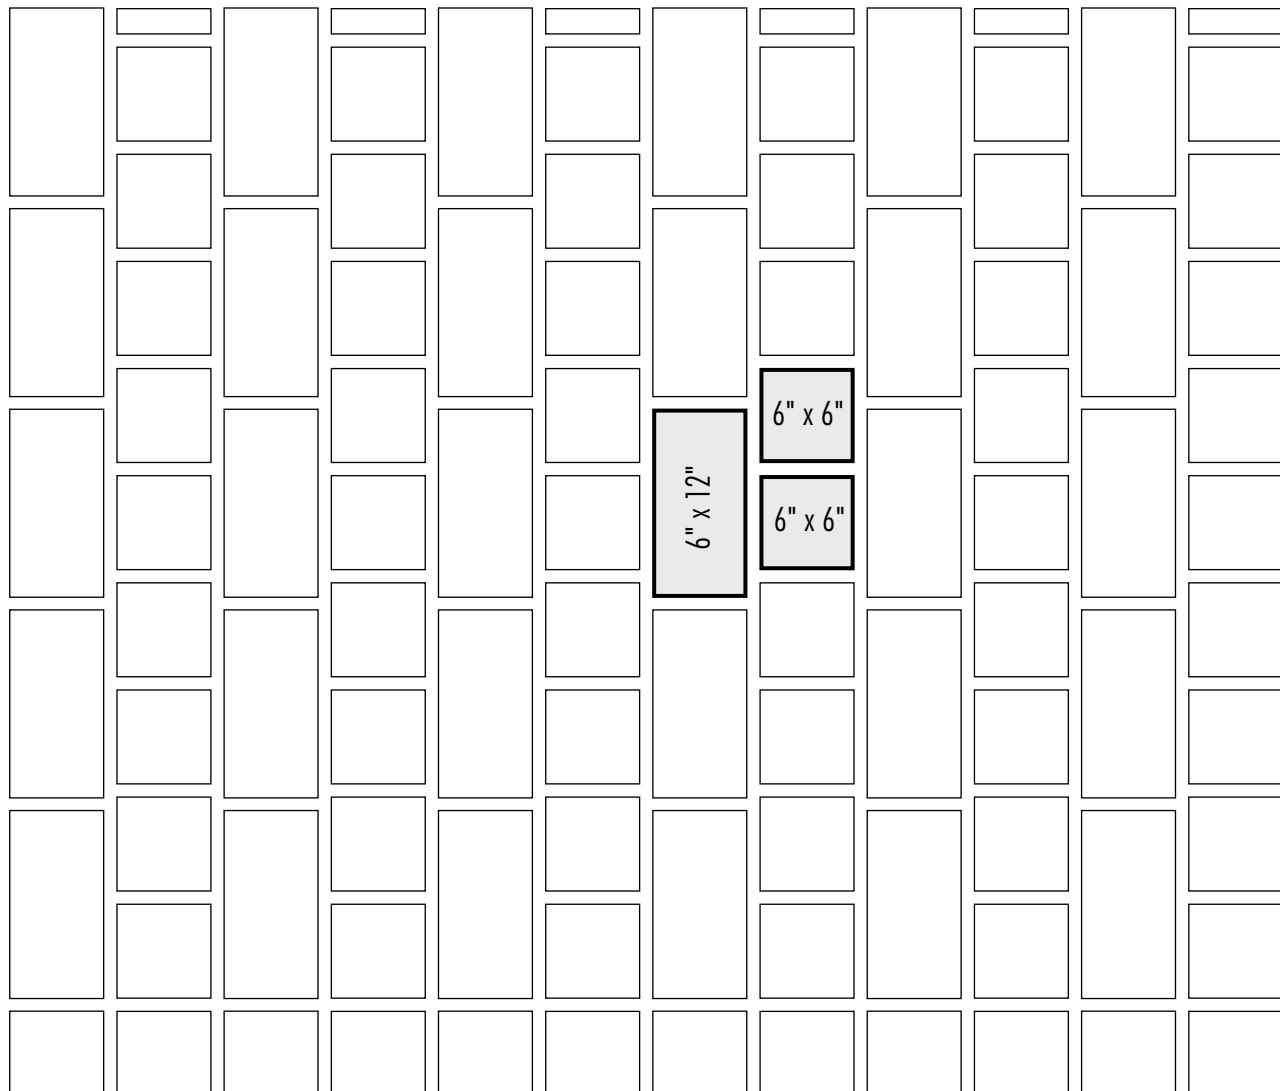

Design Options

Corridor Vertical Pattern

Dark lines indicate repeat

For 100 Square Feet

<u>Pieces</u>	<u>Sizes</u>	<u>Percent (%)</u>
100	6" x 12"	50
200	6" x 6"	50