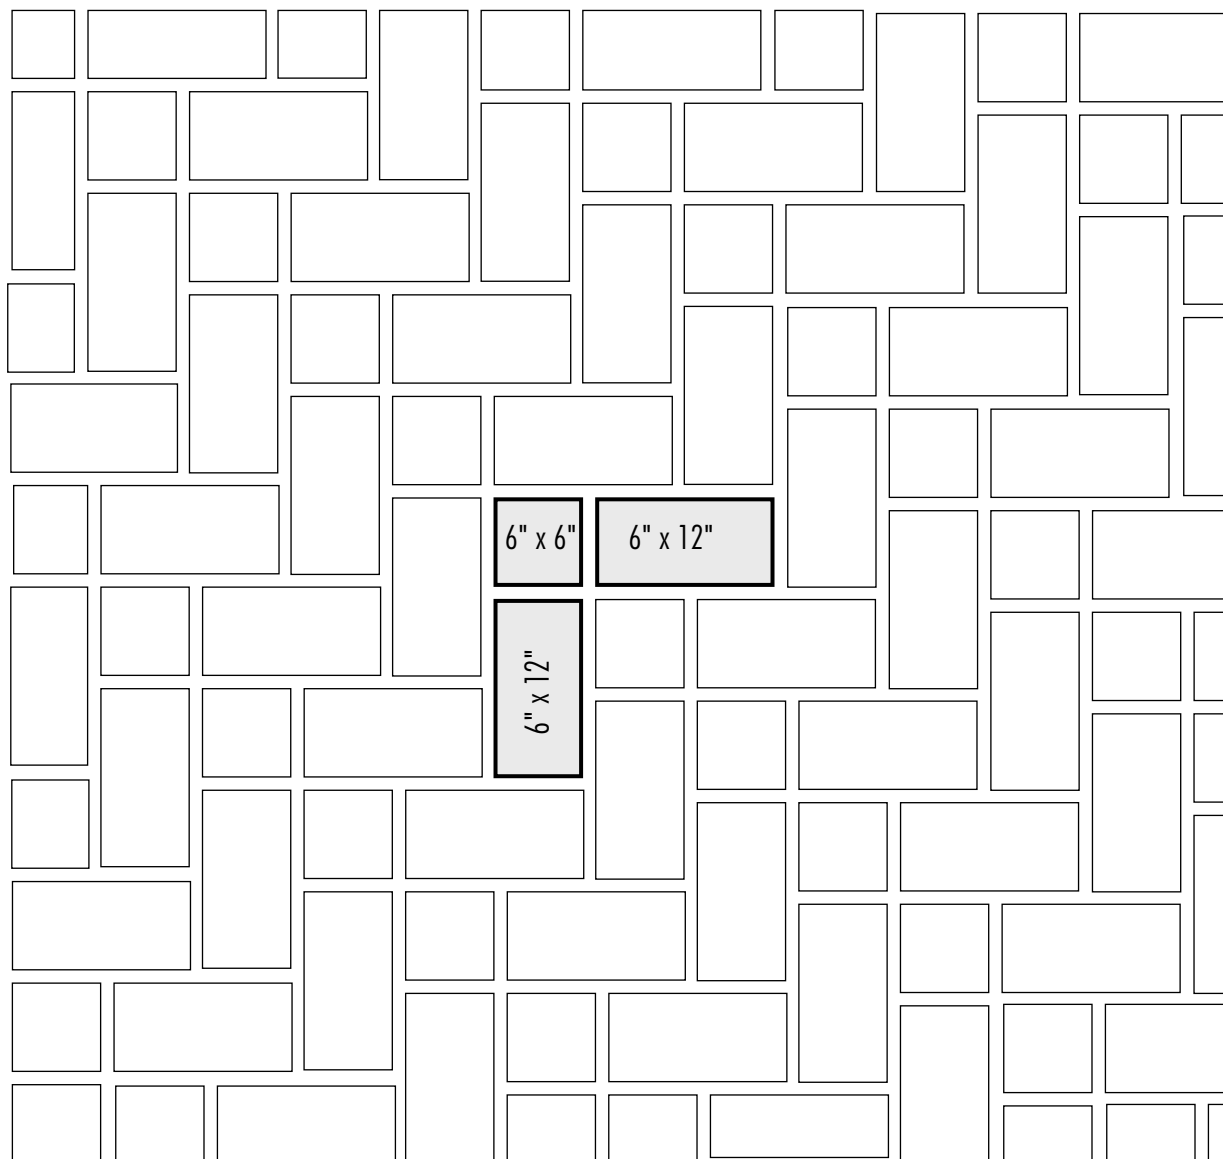

Design Options

Herringbone Inserted Pattern

Dark lines indicate repeat

For 100 Square Feet

<u>Pieces</u>	<u>Sizes</u>	<u>Percent (%)</u>
160	6" x 12"	80
80	6" x 6"	20