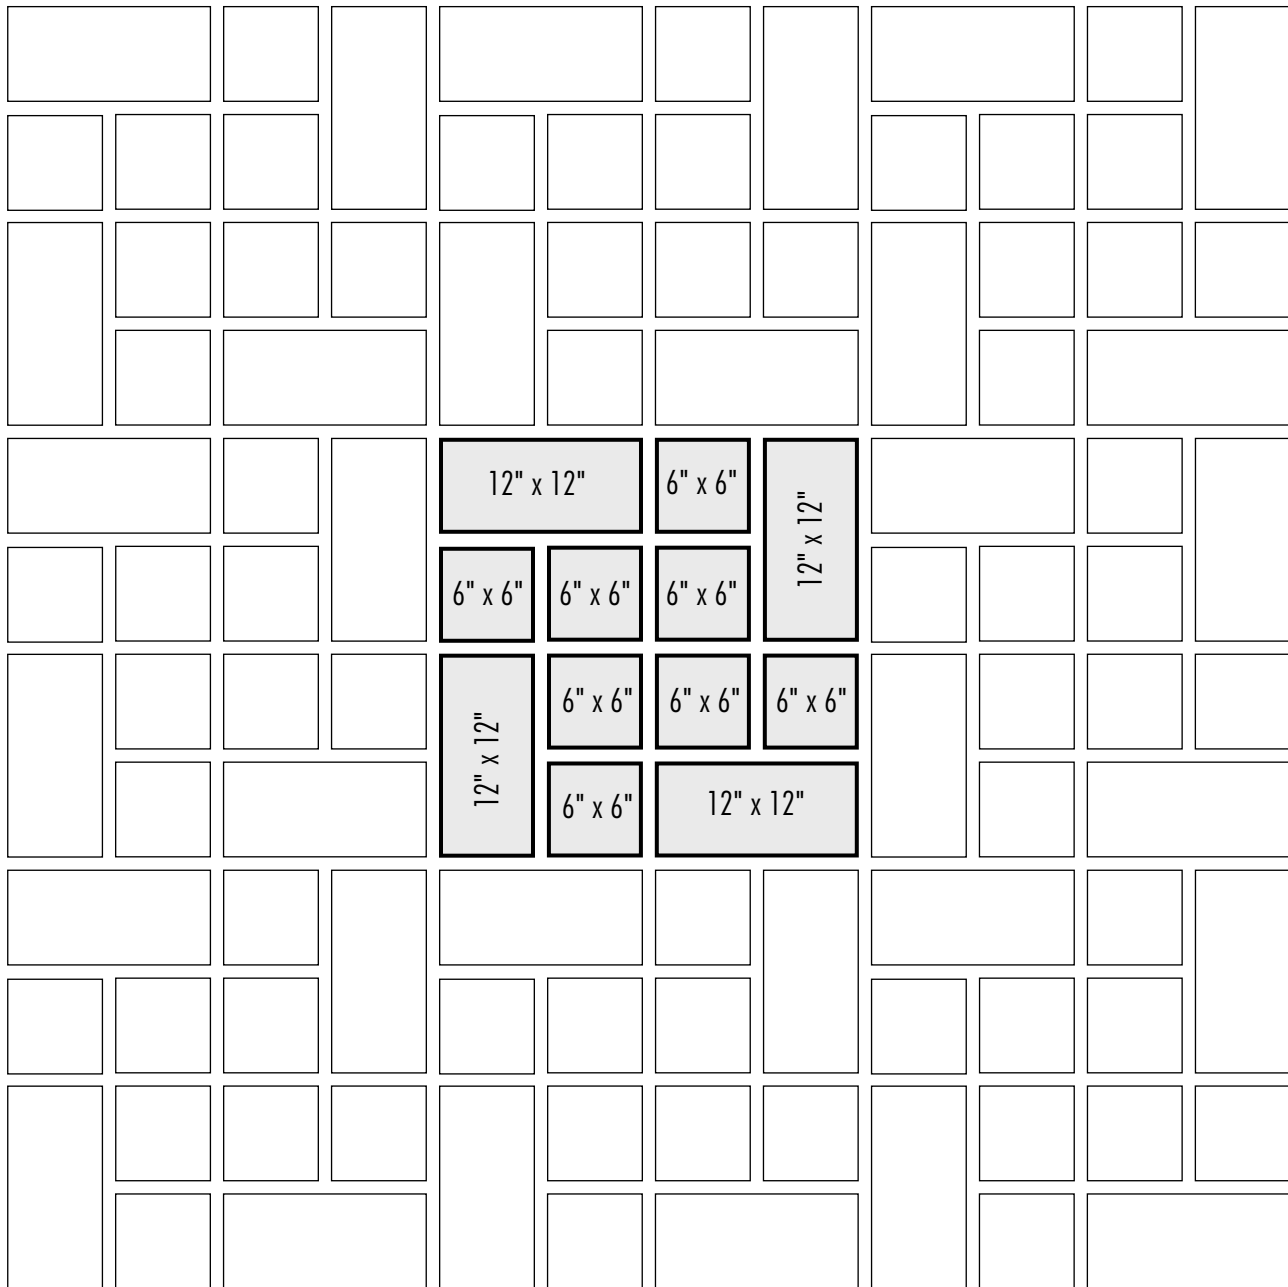

Design Options

Pinwheel Pattern

Dark lines indicate repeat

For 100 Square Feet

Pieces	Sizes	Percent (%)
100	6" x 12"	50
200	6" x 6"	50