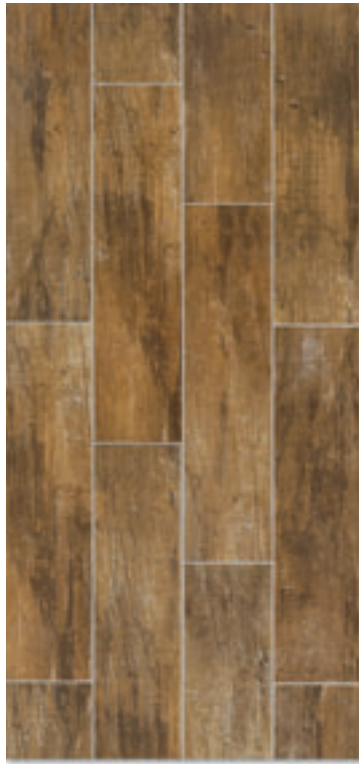

Timberlands

glazed porcelain tile / PEI 4 / STS H

floor tile 6" x 24"

Country Suede

Golden Saddle

Mountain Timber

Natural Valley

Natural Valley