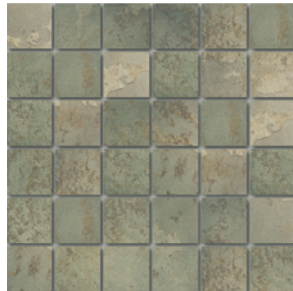

# INDIAN SLATE

## FIELD TILE

Beige

Blue

Ivory

Marron

Verde

Verde Mosaic

Mix Mosaic

Above: Beige 18x18 with coordinating Mosaic and Water-Jet Listello

## DECORATIVE ACCENTS

4 1/2 x 13 Multi-Color Water-Jet Listello  
Corner Available

2x2 Mosaic Mix 6 1/2 x 13 Listello

Application: Floor and Backsplash

Visual: Slate

Sizes: 18x18, 13x13, 2x2 Mosaic 13x13 Sheet