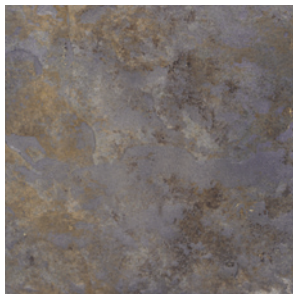

## FIELD TILE

African Blue

Bahia

India

Lake Mirror

Quarzite

Above: Quarzite 18x18 with Rosa dei Venti Inserts

Application: Floor, Countertop and Backsplash

Visual: Slate

Sizes: 18x18, 13x13, 6½x6½

Trims: 3x13 Floor Bullnose, 6½x6½ Bullnose, 2x6½

V-Cap Corner Available, 1x6½ Quarter Round Corner Available,

2x13 Stair Tread Torello Corner Available