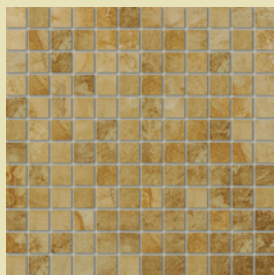

FIELD TILE

Classico

Dorato

Noce

Noce Mosaic

Oso

Above: Dorato 20x20

Application: Floor and Backsplash

Visual: Polished Marble

Sizes: 20x20, 13x13, 1x1 Mosaic 12x12 Sheet

Trims: 3x13 Floor Bullnose

SUGGESTED ACCENTS

page 67

3½x11¼ **Murano Nero**
Corner Available

3½x11¼ **Murano Noce**
Corner Available

3½x11¼ **Murano Rosso**
Corner Available

3½x11¼ **Murano Verde**
Corner Available

YES

YES

IV

V3

NO